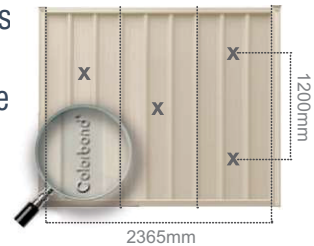

## TWO GREAT BRANDS

in partnership with

Make sure you're buying the real thing, look for these brands. Not all coloured steel fencing is made with COLORBOND® Steel. Only at Our Town Fencing can you be sure you're getting what you paid for. FENSCREEN® Panels are made from COLORBOND® Steel and branded with a subtle laser engraving (on both sides of the fence) at least three times over the 2.36 metre fence section. All packaging carries the Our Town Fencing logo so that you can be sure you're buying from the Leading Fencing Manufacturer using only premium COLORBOND® Steel.